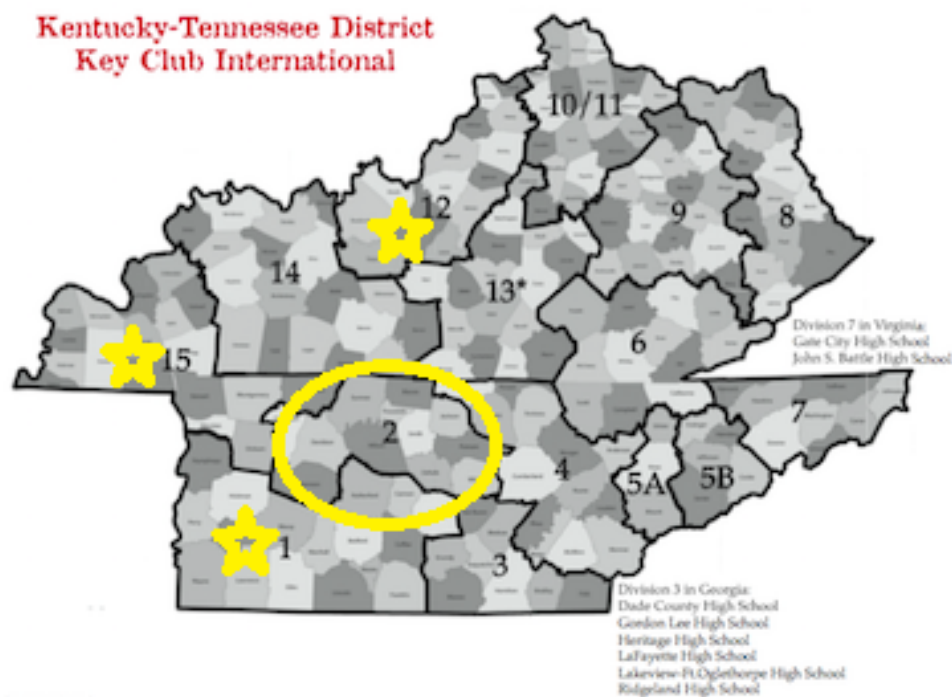

DIVISION 2

MONTHLY REPORT

JUNE 2019

CONTENTS

About Us
Help Wanted
Upcoming Events
Contacts

BY

Aiden Hamade
Bulletin Editor
Lexi Evans
Division 1
Ellyn Darke
Division 15