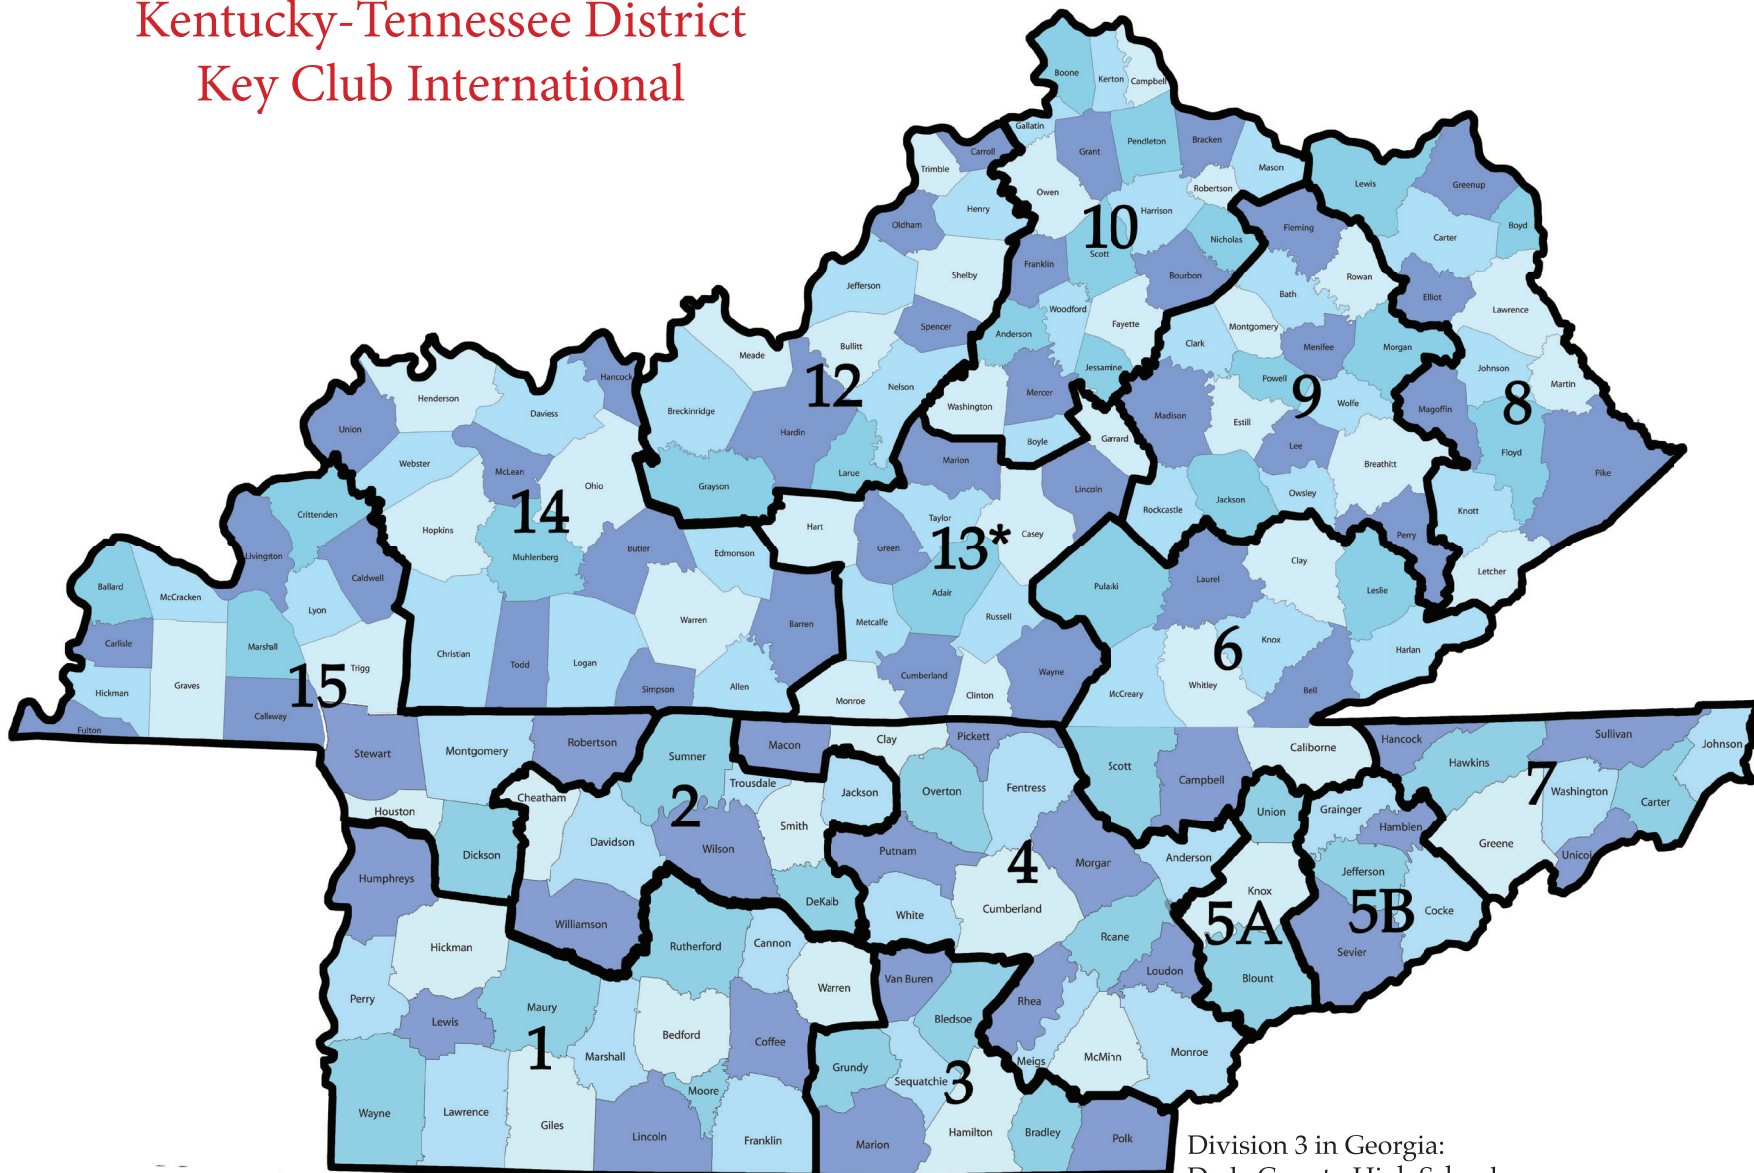

Kentucky-Tennessee District Key Club International

Division 3 in Georgia:
 Dade County High School
 Gordon Lee High School
 Heritage High School
 LaFayette High School
 Lakeview-Ft.Oglethorpe High School
 Ridgeland High School